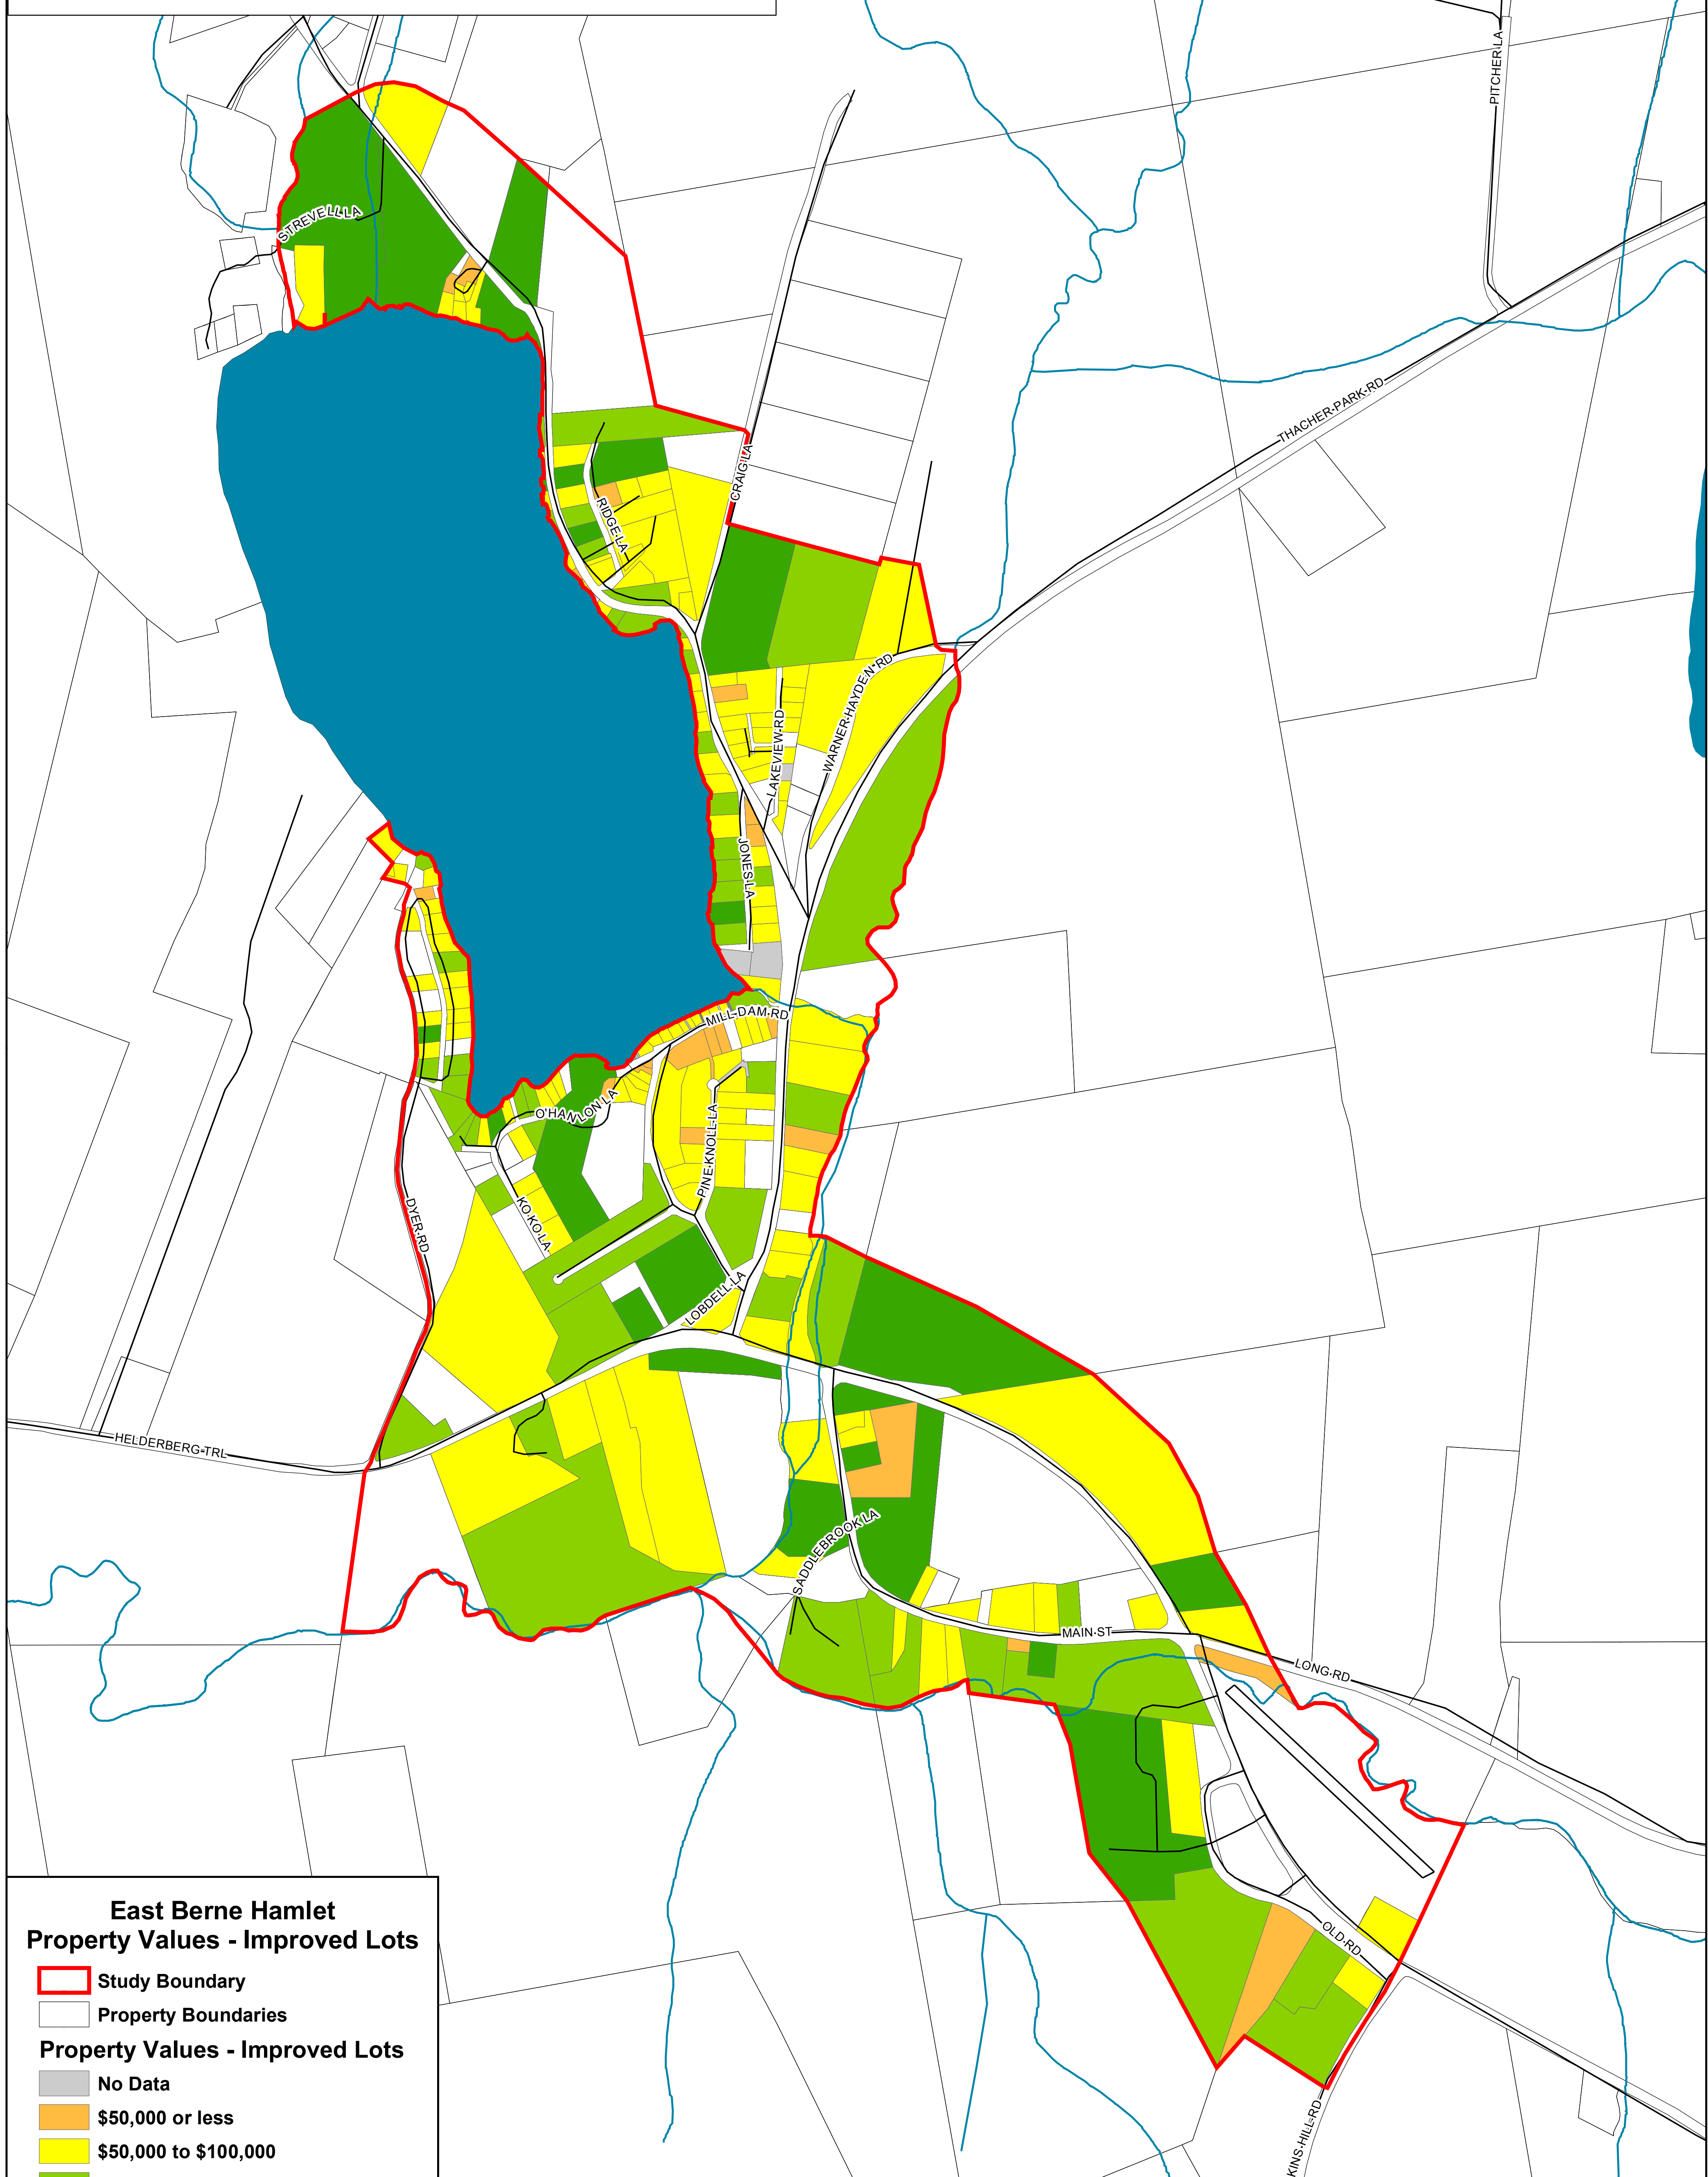

# Town of Berne Hamlet of East Berne Albany County, NY

**Community Planning &  
Environmental Associates**  
 Nan Stolzenburg, AICP - [www.planningbetterplaces.com](http://www.planningbetterplaces.com)  
 152 Stolzenburg Road, Berne, NY 12023  
 Don Meltz, Planning and GIS - [www.donmeltz.com](http://www.donmeltz.com)

**East Berne Hamlet  
Property Values - Improved Lots**

-  Study Boundary
-  Property Boundaries
- Property Values - Improved Lots**
-  No Data
-  \$50,000 or less
-  \$50,000 to \$100,000
-  \$100,000 to \$150,000
-  \$150,000 to \$385,000
-  Water
-  Streams
-  Roads