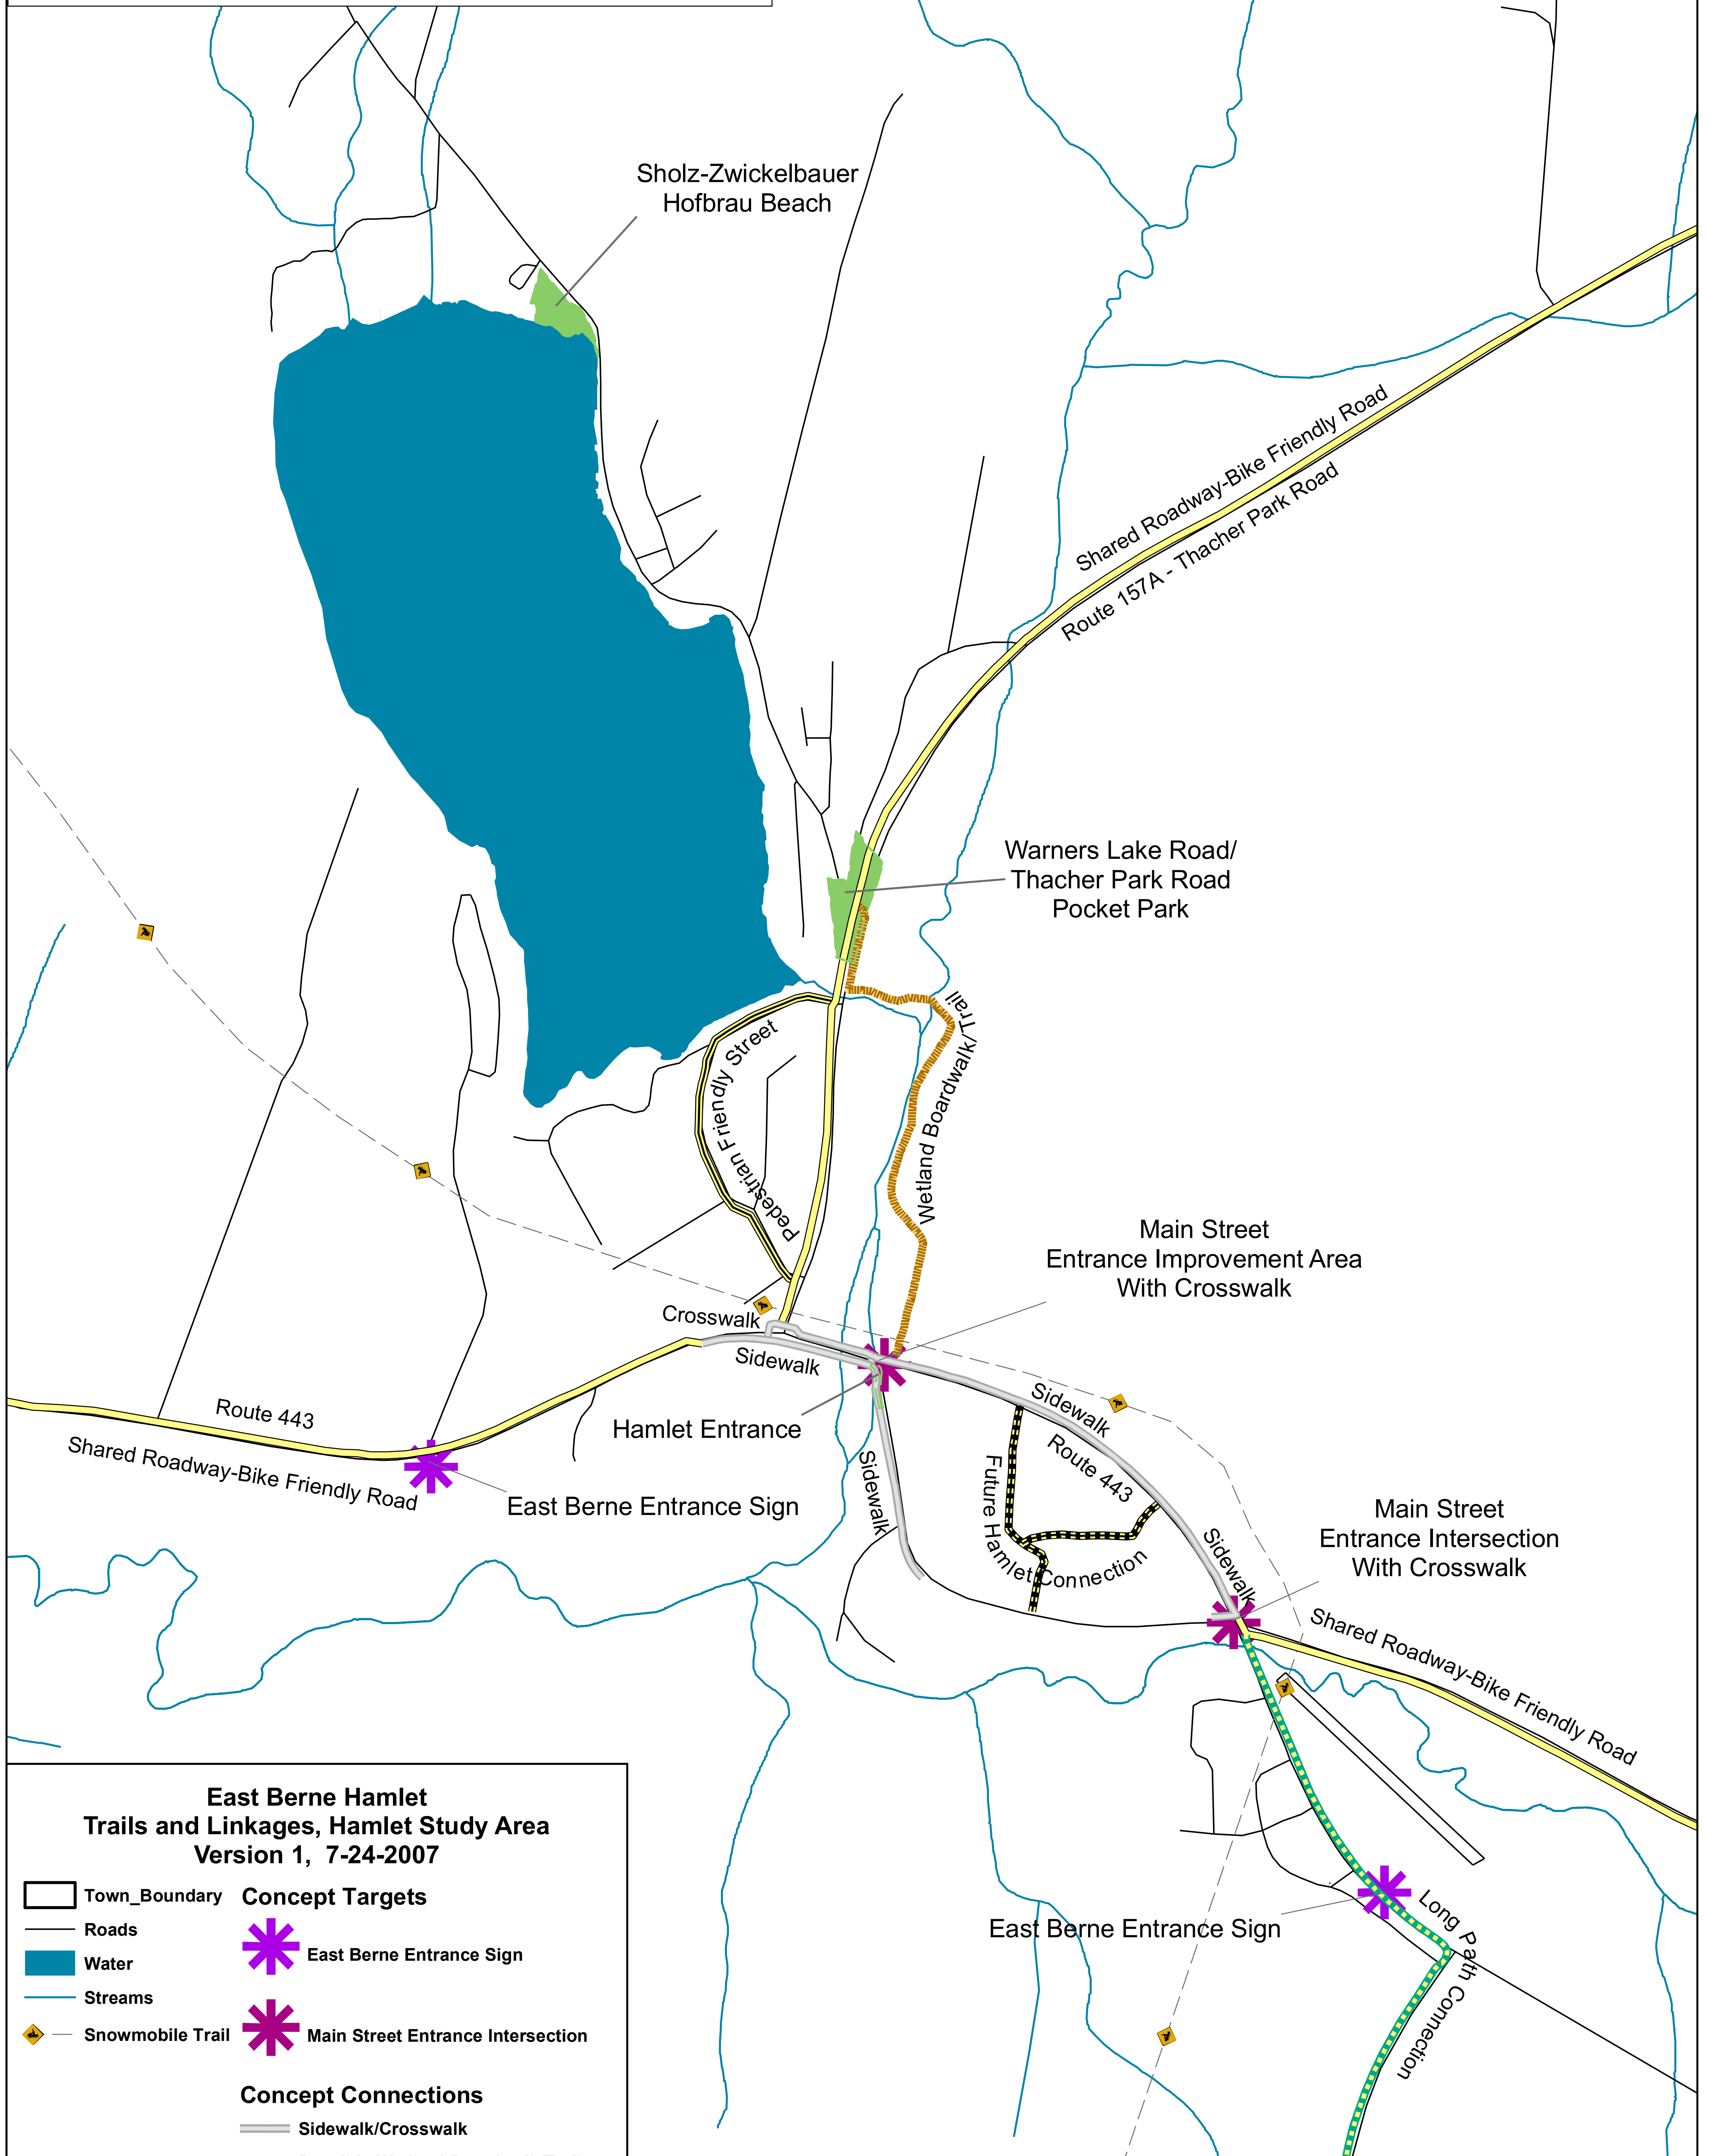

Town of Berne Hamlet of East Berne Albany County, NY

**Community Planning &
Environmental Associates**
Nan Stolzenburg, AICP - www.planningbetterplaces.com
152 Stolzenburg Road, Berne, NY 12023
Don Meltz, Planning and GIS - www.donmeltz.com

**East Berne Hamlet
Trails and Linkages, Hamlet Study Area
Version 1, 7-24-2007**

	Town_Boundary	Concept Targets
	Roads	
	Water	
	Streams	
	Snowmobile Trail	
Concept Connections		
	Sidewalk/Crosswalk	
	Possible Wetland Boardwalk/Trail	
	Pedestrian Friendly Street	
	Shared Roadway-Bike Friendly Road	
	Future Hamlet Connection	
	Long Path Connection	