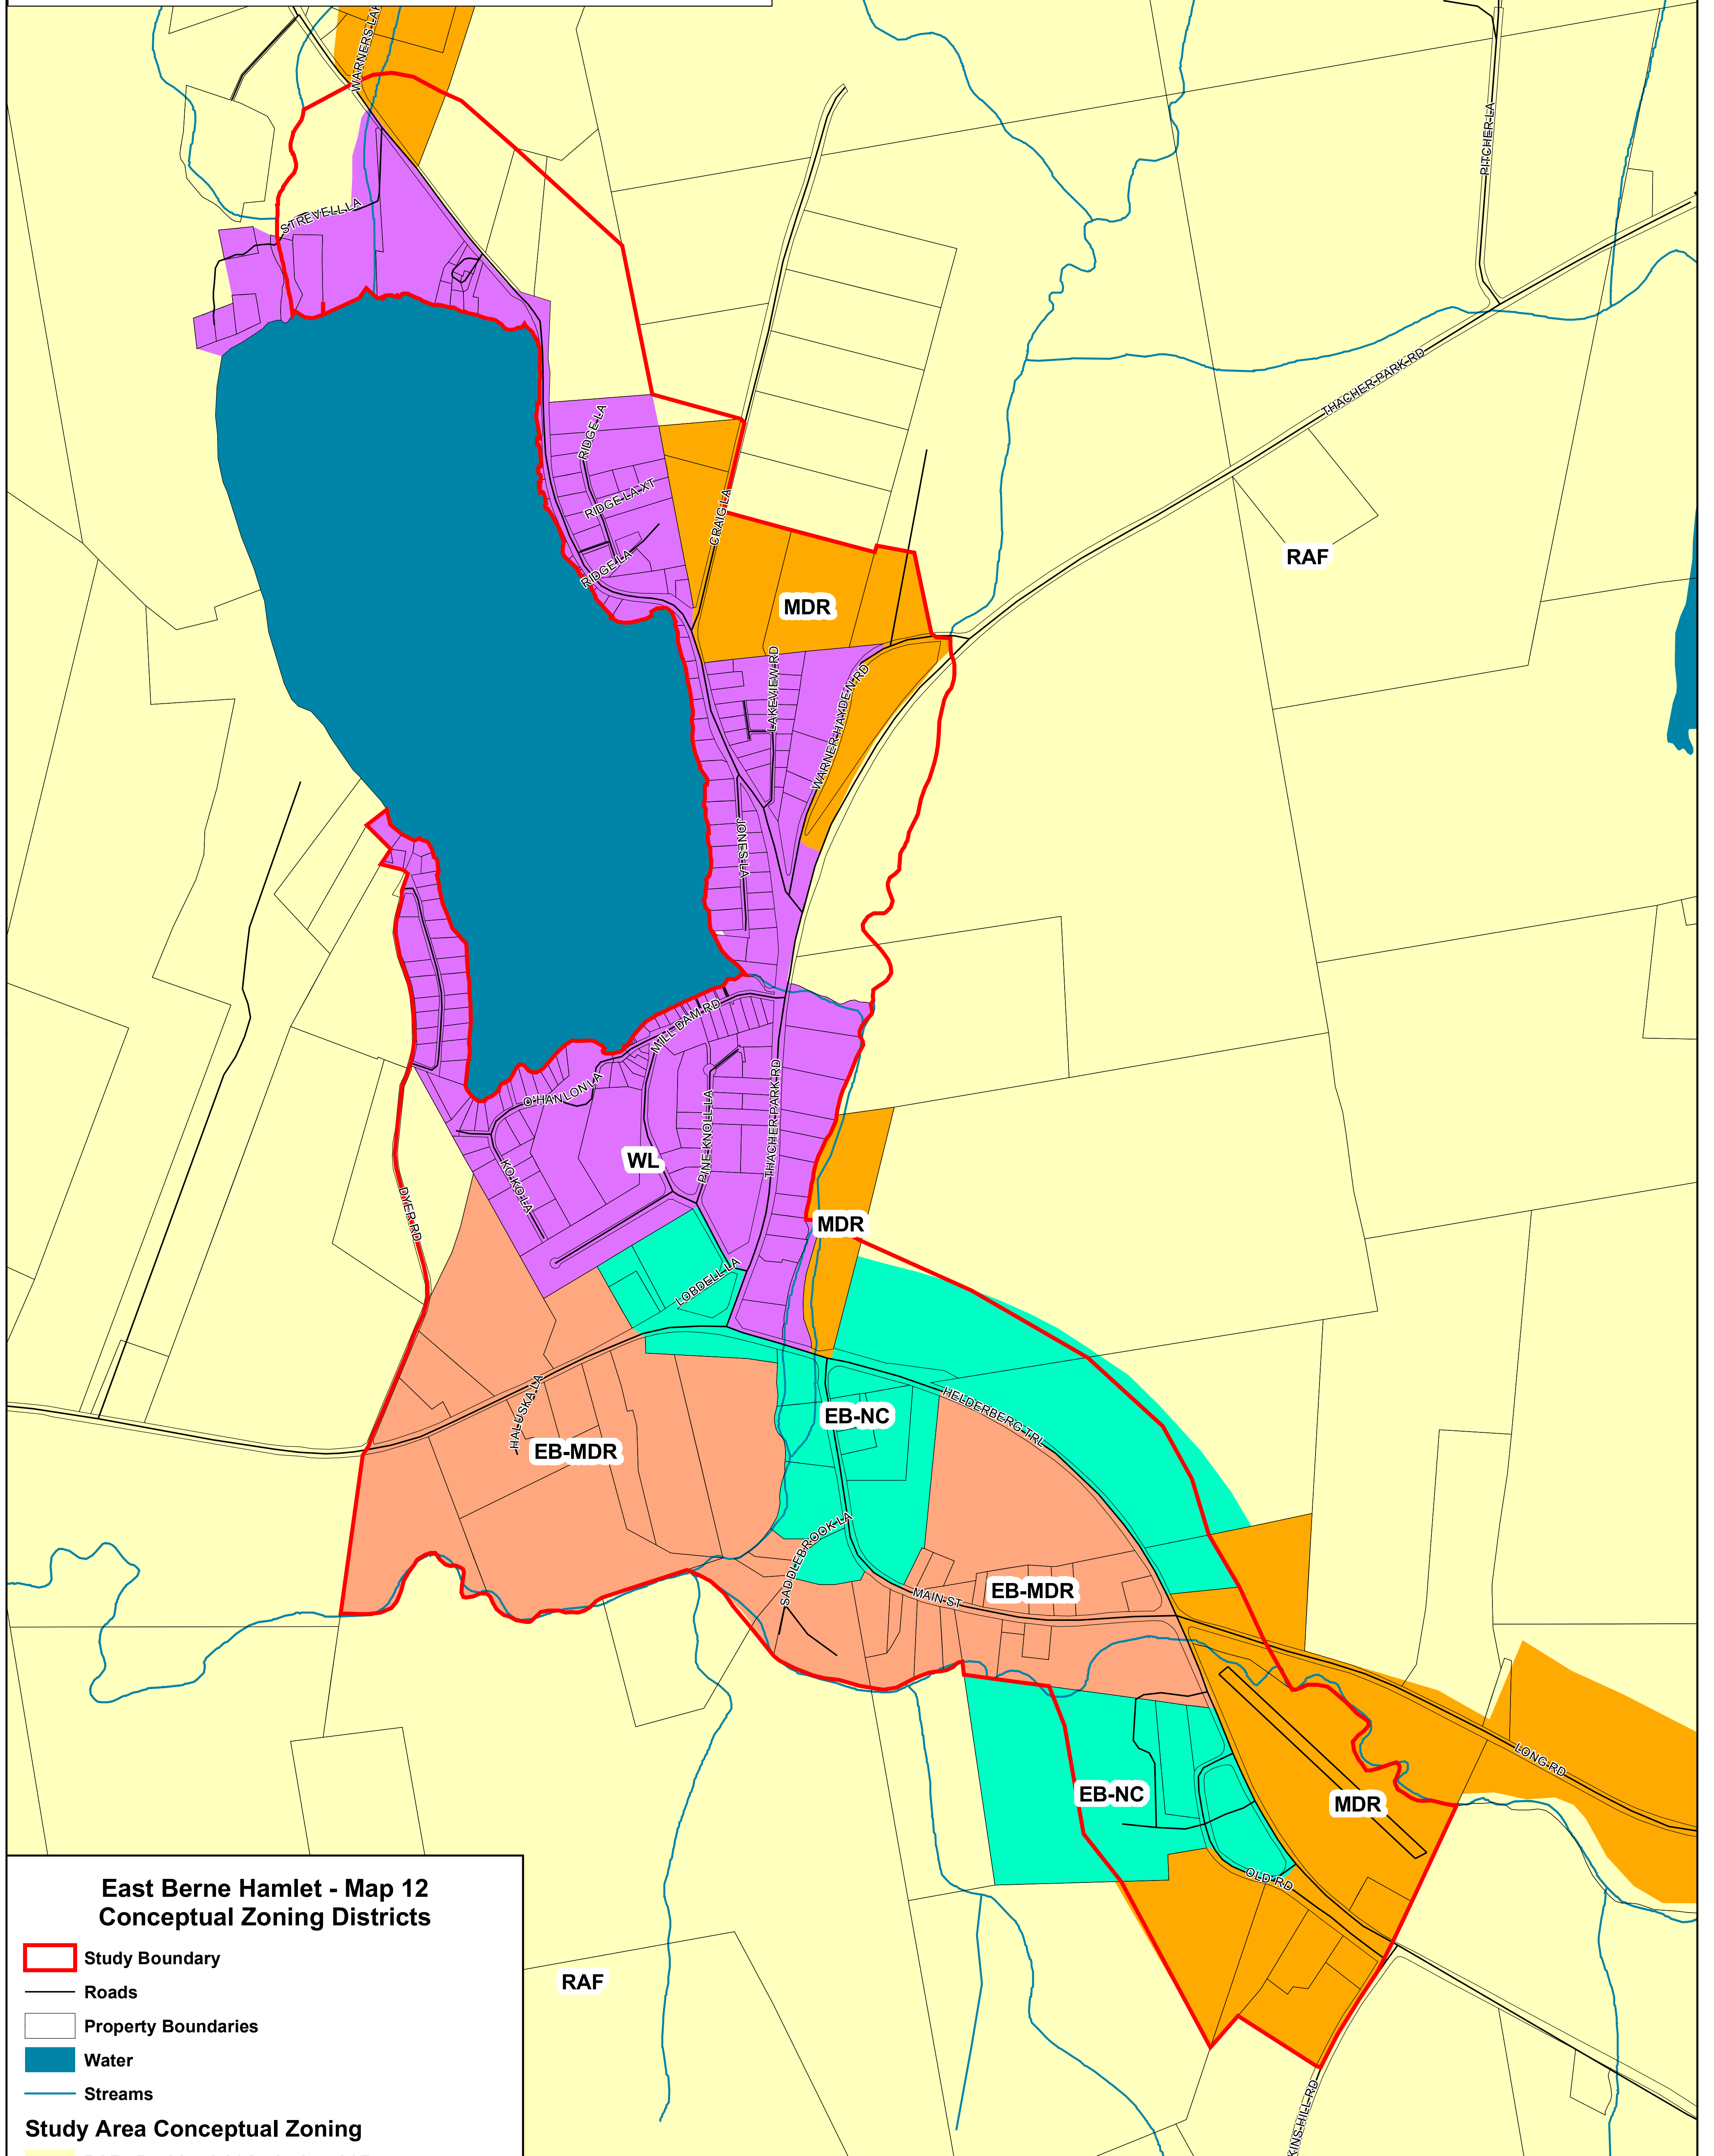

Town of Berne Hamlet of East Berne Albany County, NY

Community Planning & Environmental Associates
 Nan Stolzenburg, AICP - www.planningbetterplaces.com
 152 Stolzenburg Road, Berne, NY 12023
 Don Meltz, Planning and GIS - www.donmeltz.com

**East Berne Hamlet - Map 12
Conceptual Zoning Districts**

- Study Boundary
- Roads
- Property Boundaries
- Water
- Streams

Study Area Conceptual Zoning

- RAF - Residential / Agricultural / Forest
- MDR - Medium Density Residential
- EB-MDR - East Berne Medium Density Residential
- EB-NC - East Berne Neighborhood Commercial
- WL - Warner's Lake