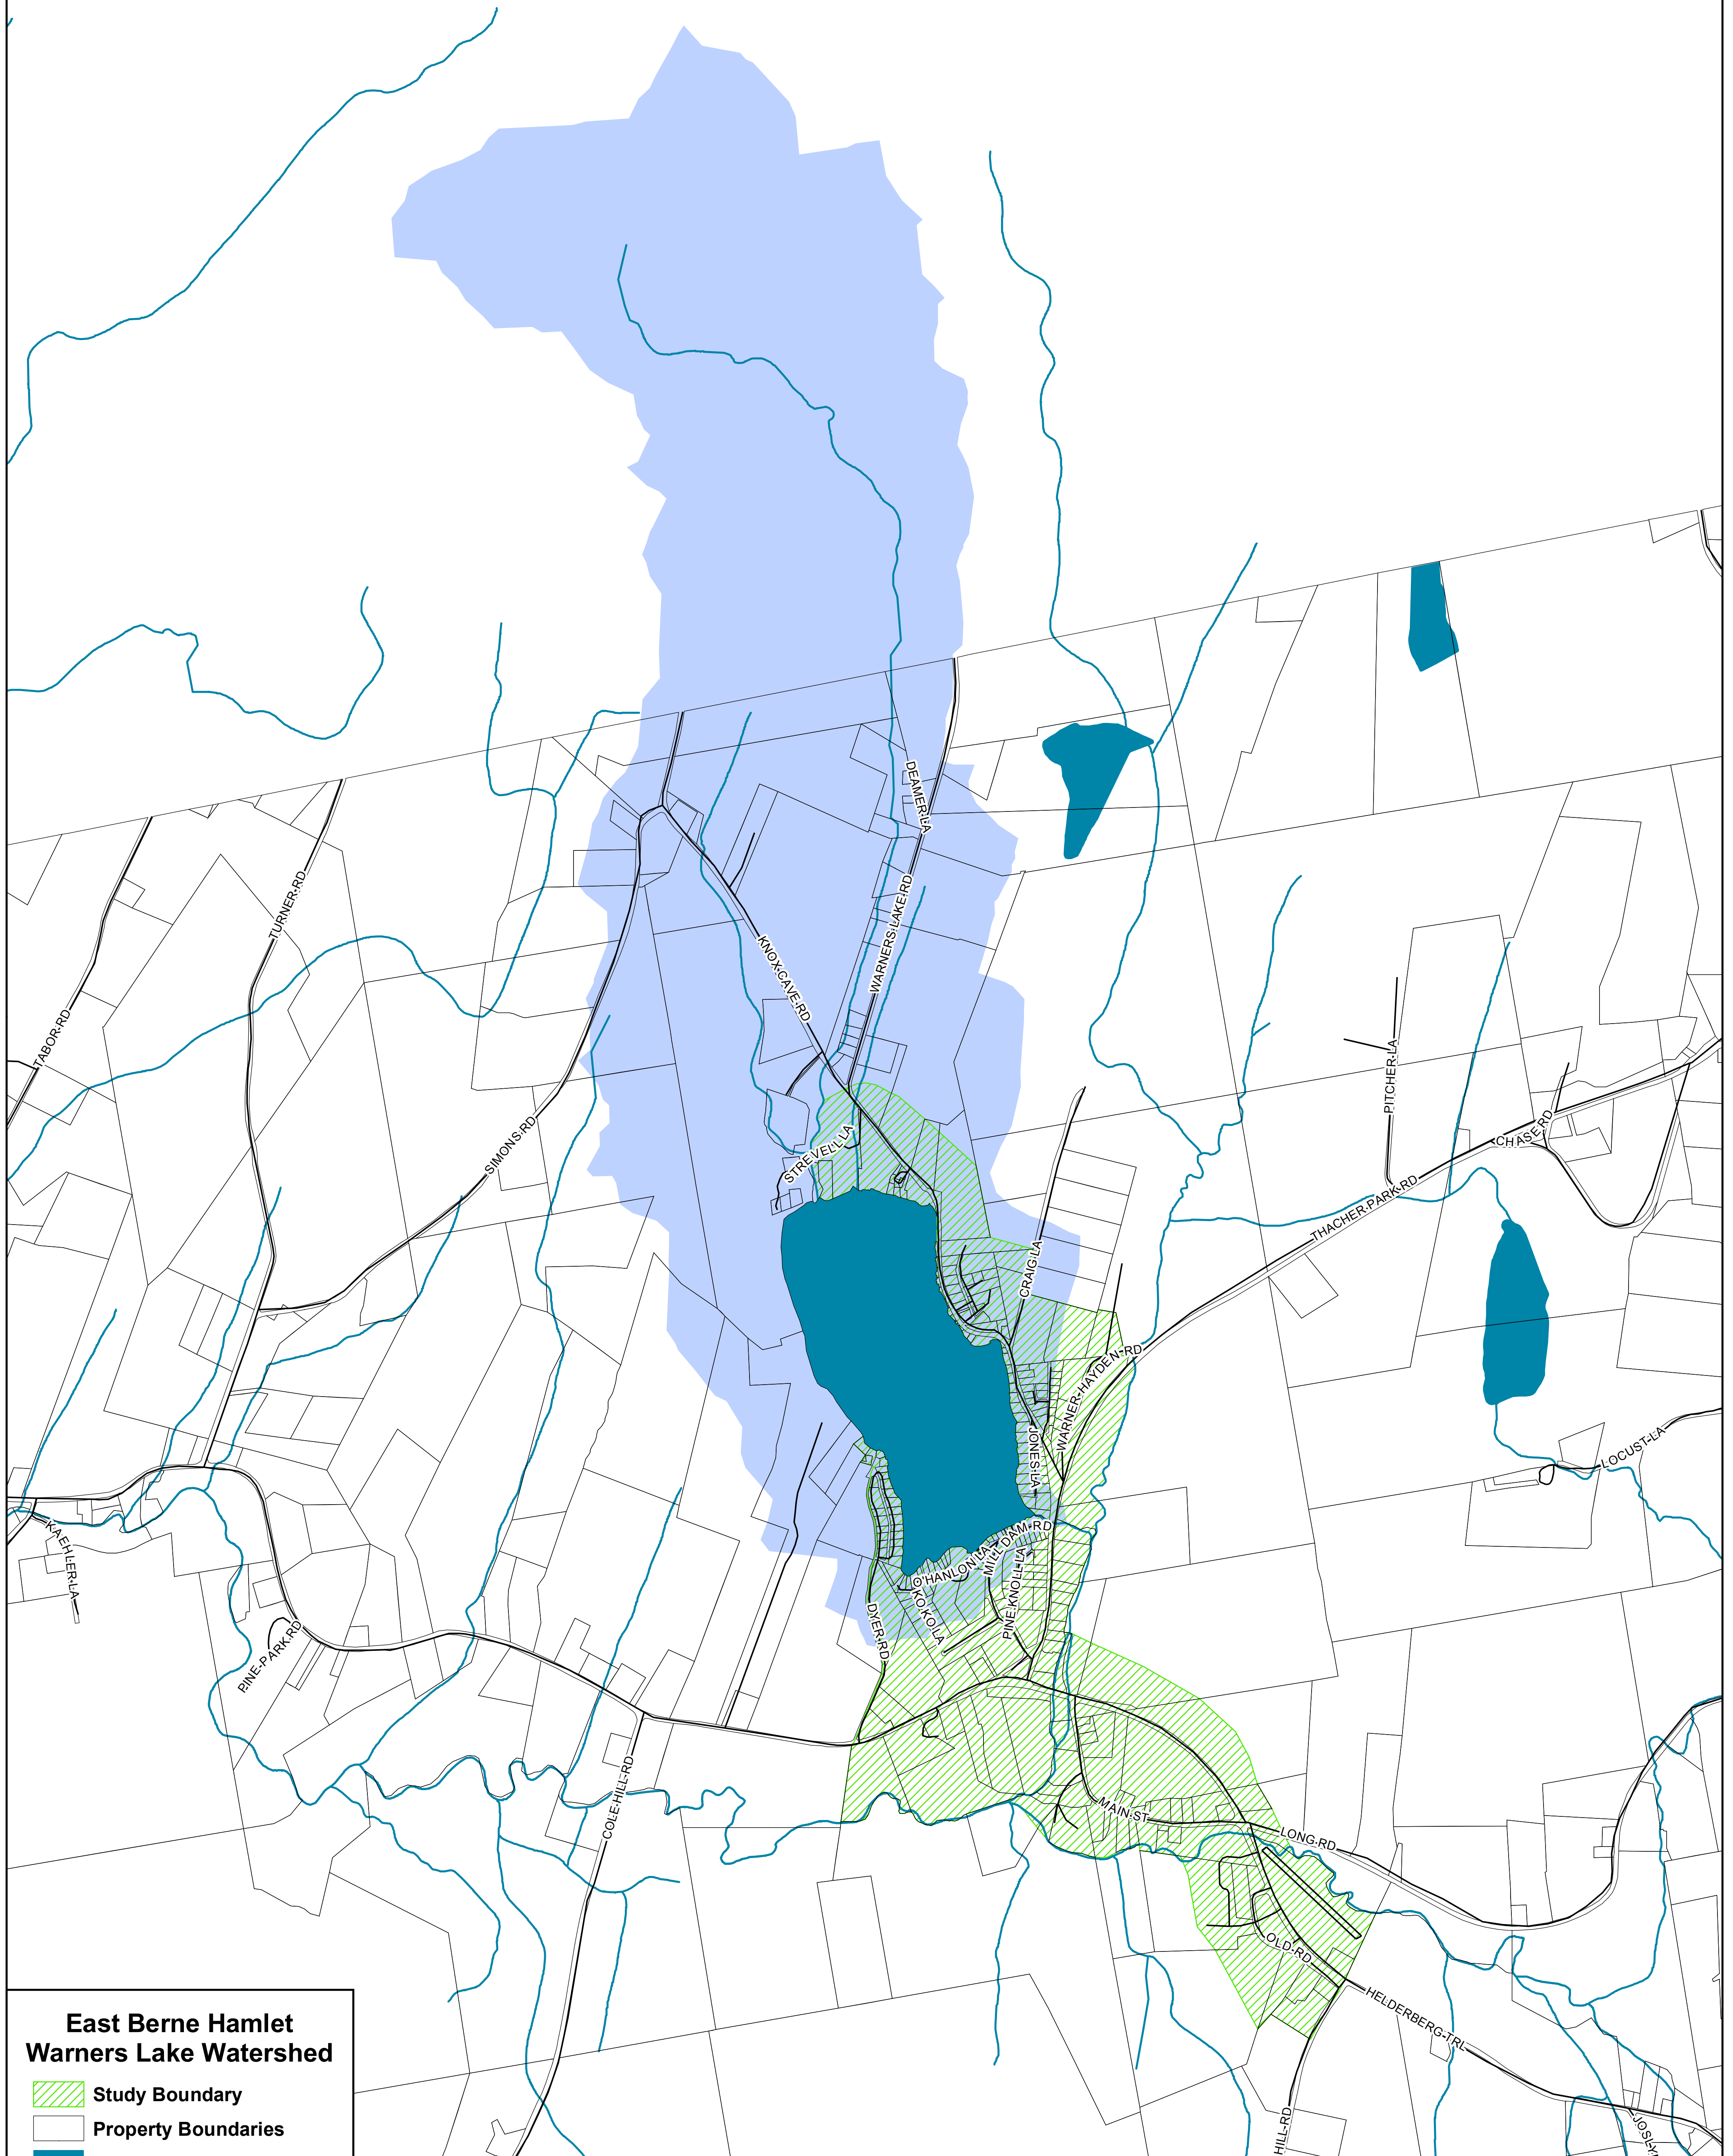

# Town of Berne Hamlet of East Berne Albany County, NY

**Community Planning &  
Environmental Associates**  
Nan Stolzenburg, AICP - [www.planningbetterplaces.com](http://www.planningbetterplaces.com)  
152 Stolzenburg Road, Berne, NY 12023  
Don Meltz, Planning and GIS - [www.donmeltz.com](http://www.donmeltz.com)

**East Berne Hamlet  
Warners Lake Watershed**

-  Study Boundary
-  Property Boundaries
-  Water
-  Streams
- Roads**
-  Roads
-  Warners Lake Watershed