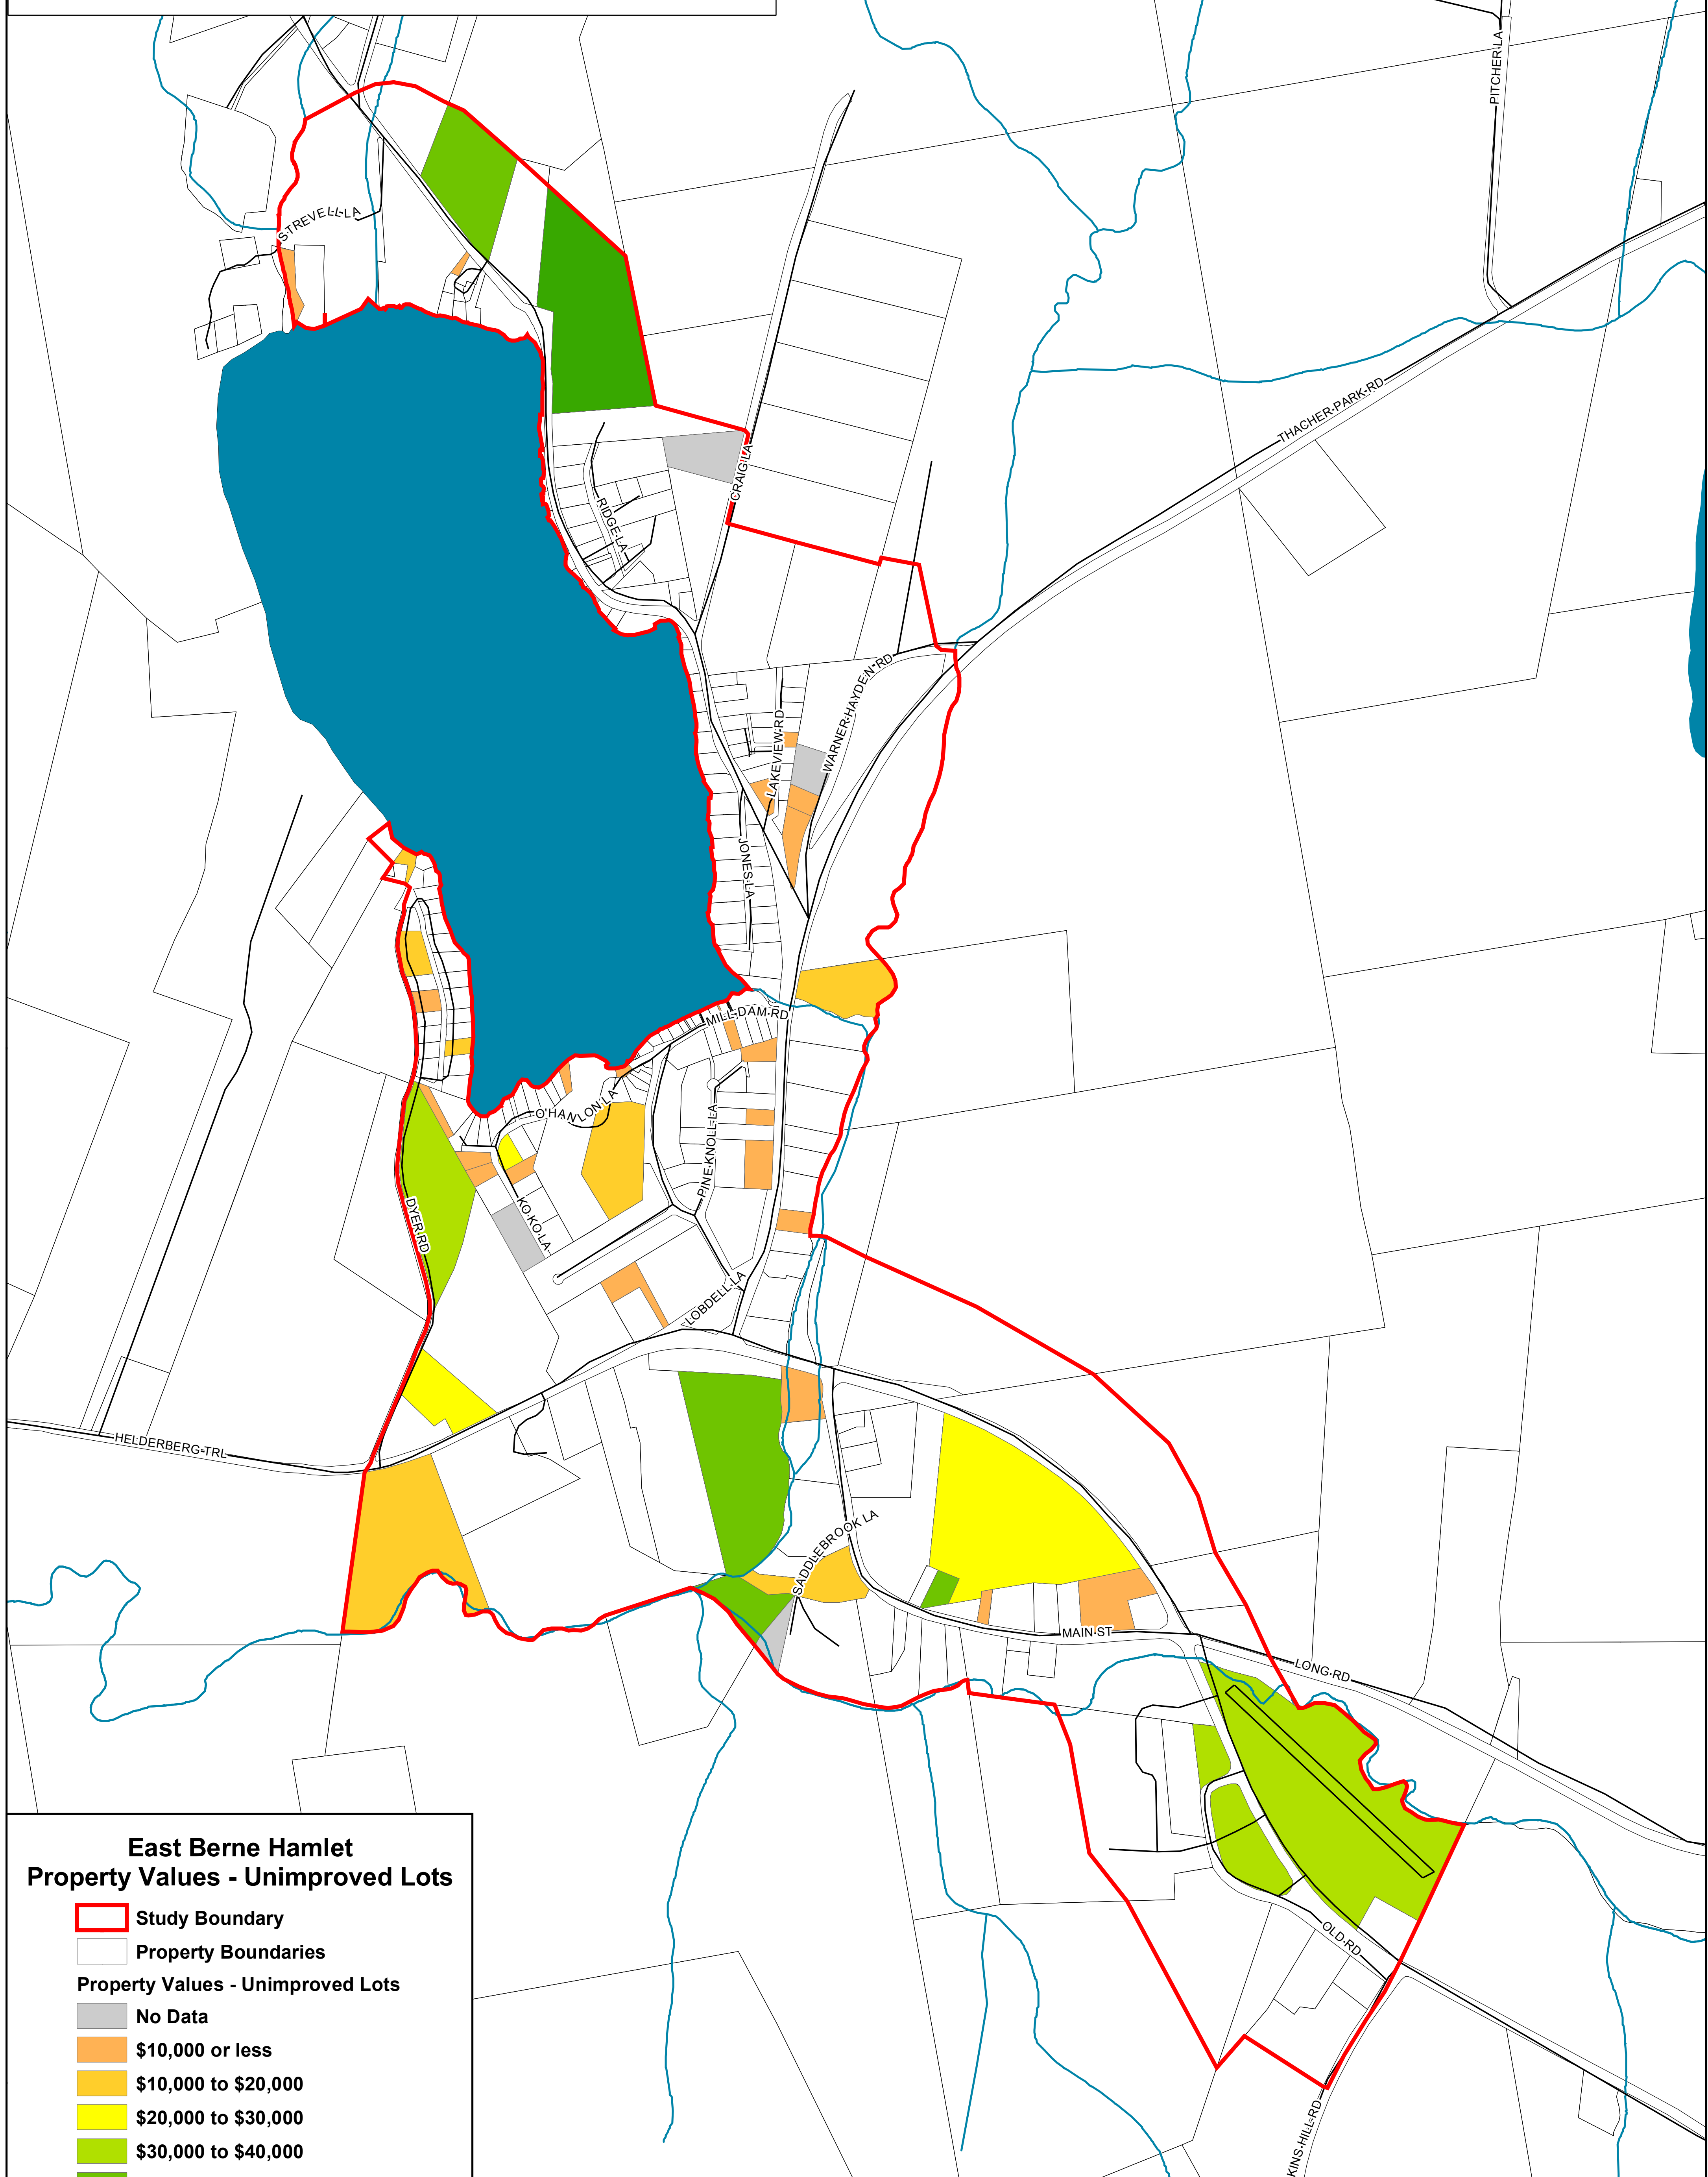

Town of Berne Hamlet of East Berne Albany County, NY

**Community Planning &
Environmental Associates**
 Nan Stolzenburg, AICP - www.planningbetterplaces.com
 152 Stolzenburg Road, Berne, NY 12023
 Don Meltz, Planning and GIS - www.donmeltz.com

East Berne Hamlet Property Values - Unimproved Lots

- Study Boundary
- Property Boundaries
- Property Values - Unimproved Lots**
- No Data
- \$10,000 or less
- \$10,000 to \$20,000
- \$20,000 to \$30,000
- \$30,000 to \$40,000
- \$40,000 to \$50,000
- \$50,000 to \$60,000
- Water
- Streams
- Roads