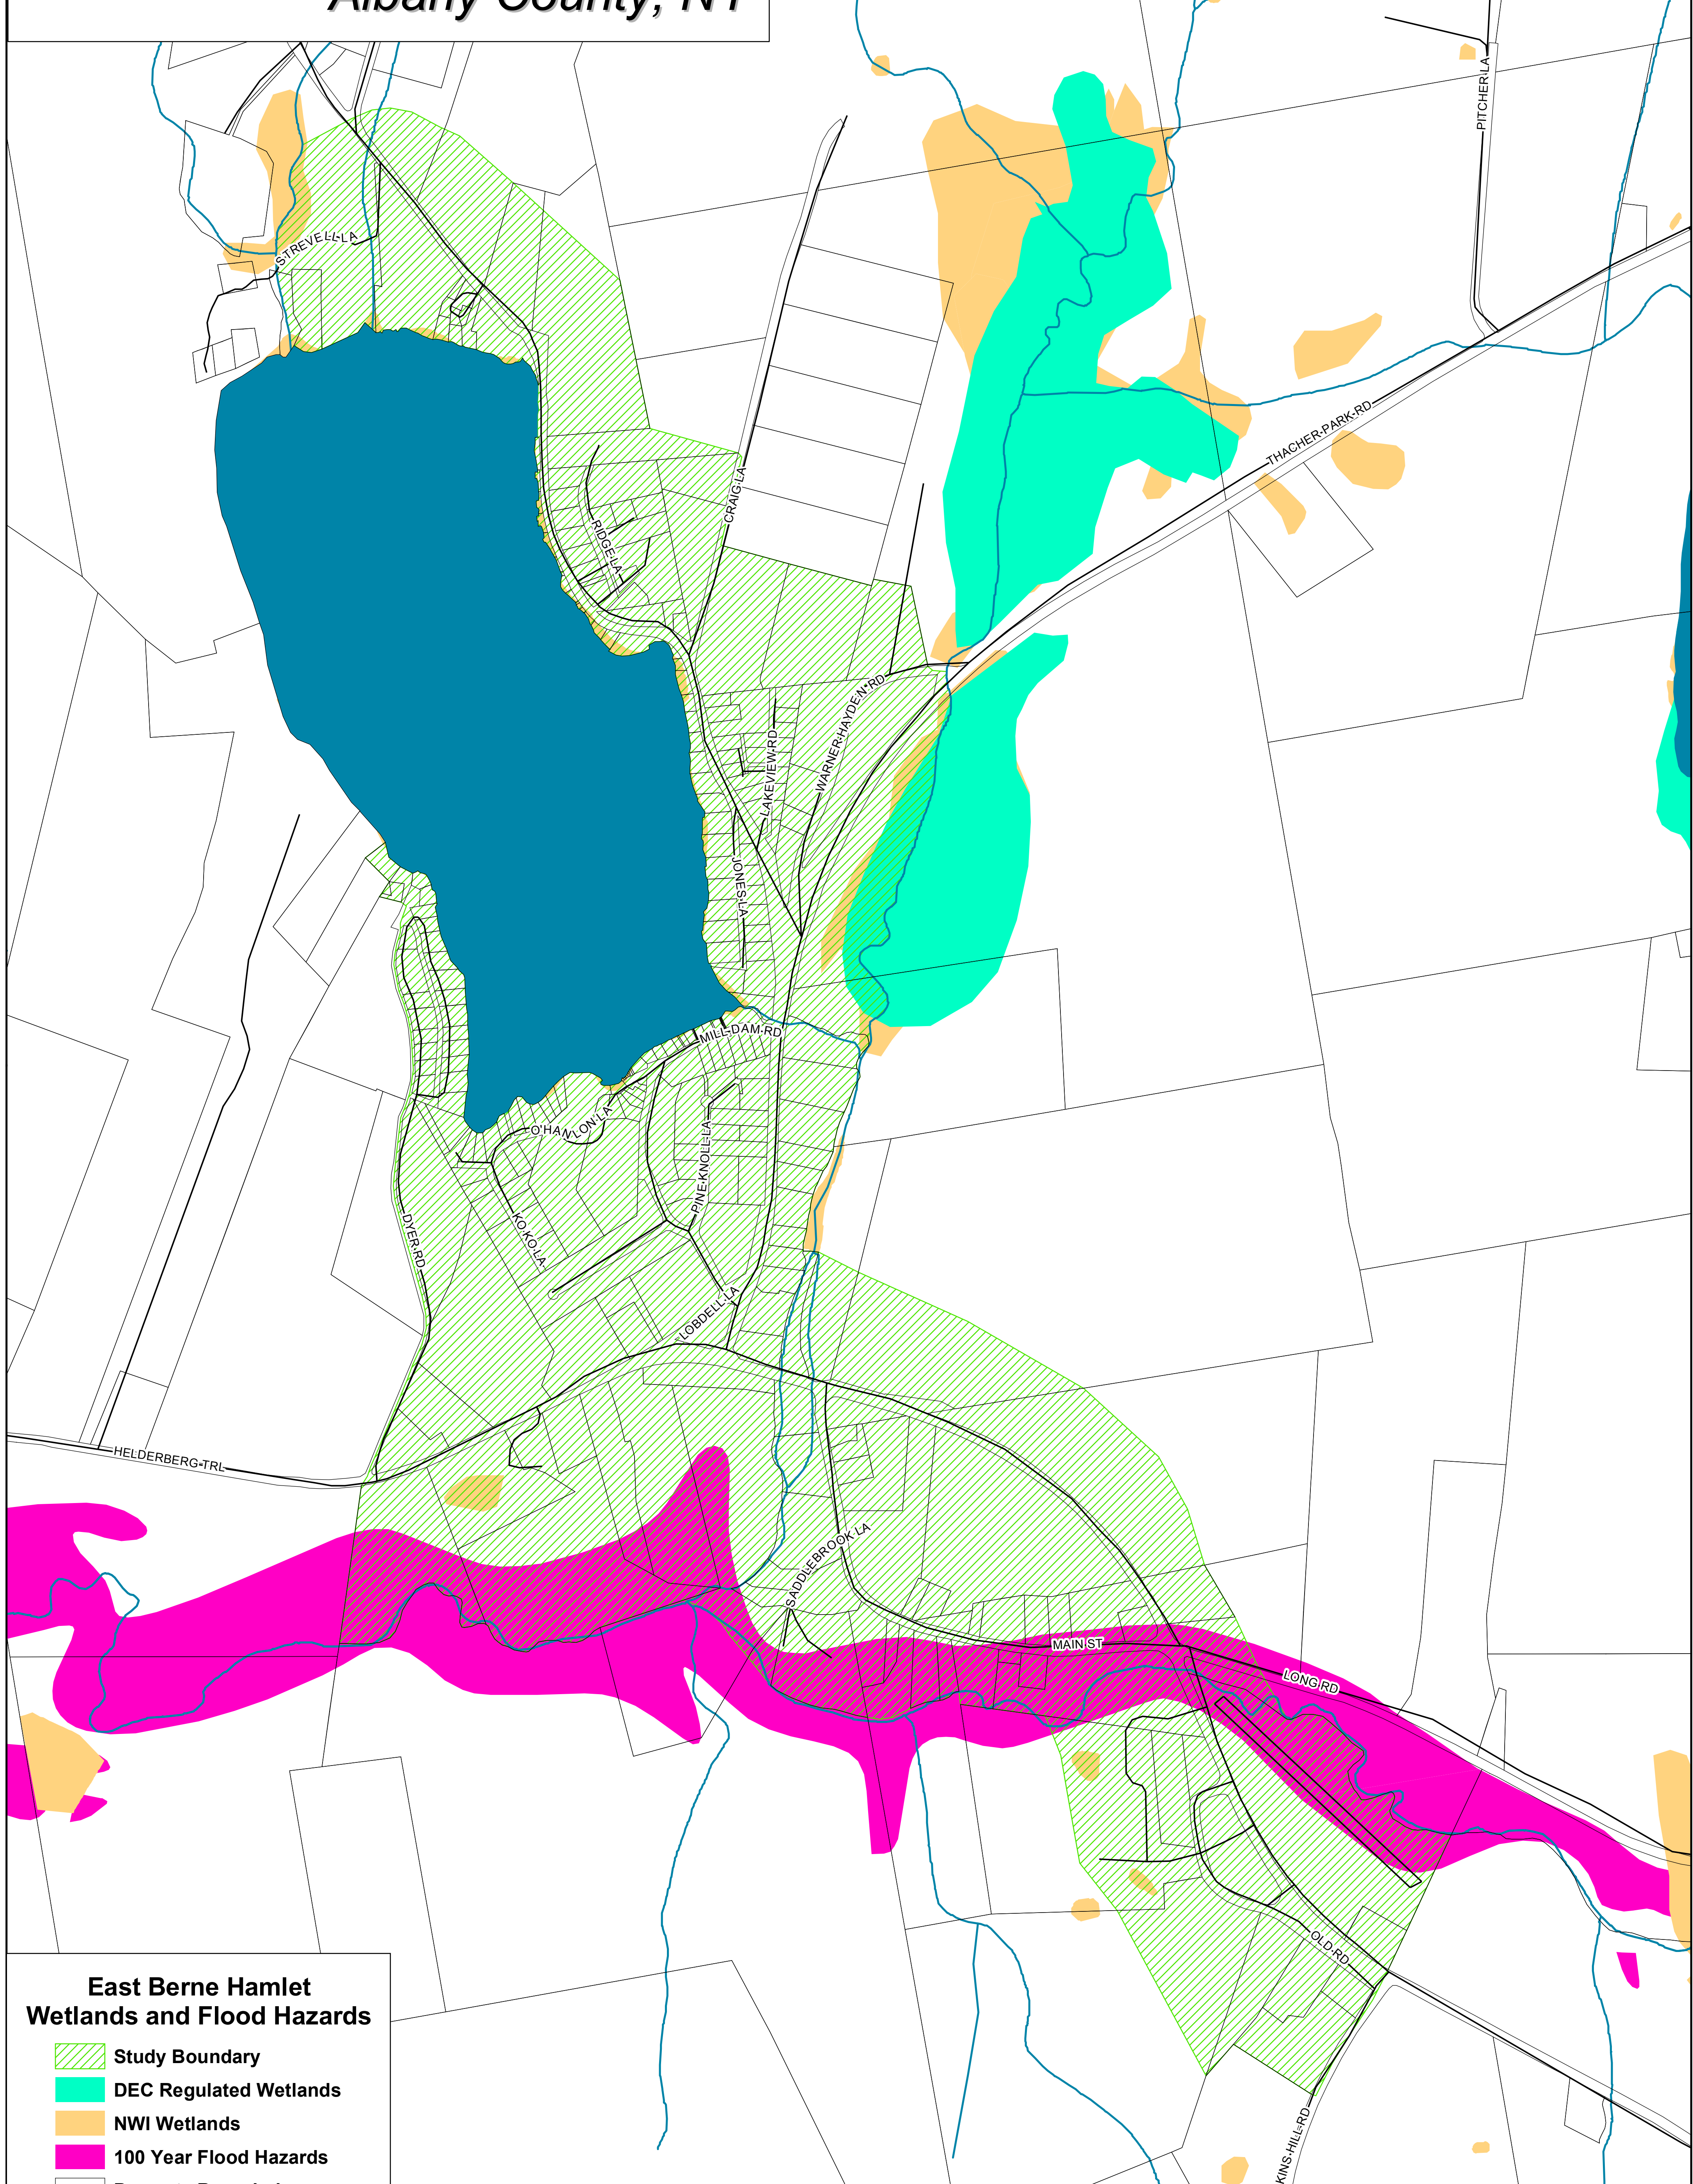

Town of Berne Hamlet of East Berne Albany County, NY

**Community Planning &
Environmental Associates**
 Nan Stolzenburg, AICP - www.planningbetterplaces.com
 152 Stolzenburg Road, Berne, NY 12023
 Don Meltz, Planning and GIS - www.donmeltz.com

**East Berne Hamlet
Wetlands and Flood Hazards**

-  Study Boundary
-  DEC Regulated Wetlands
-  NWI Wetlands
-  100 Year Flood Hazards
-  Property Boundaries
-  Water
-  Streams
- Roads**
-  Roads